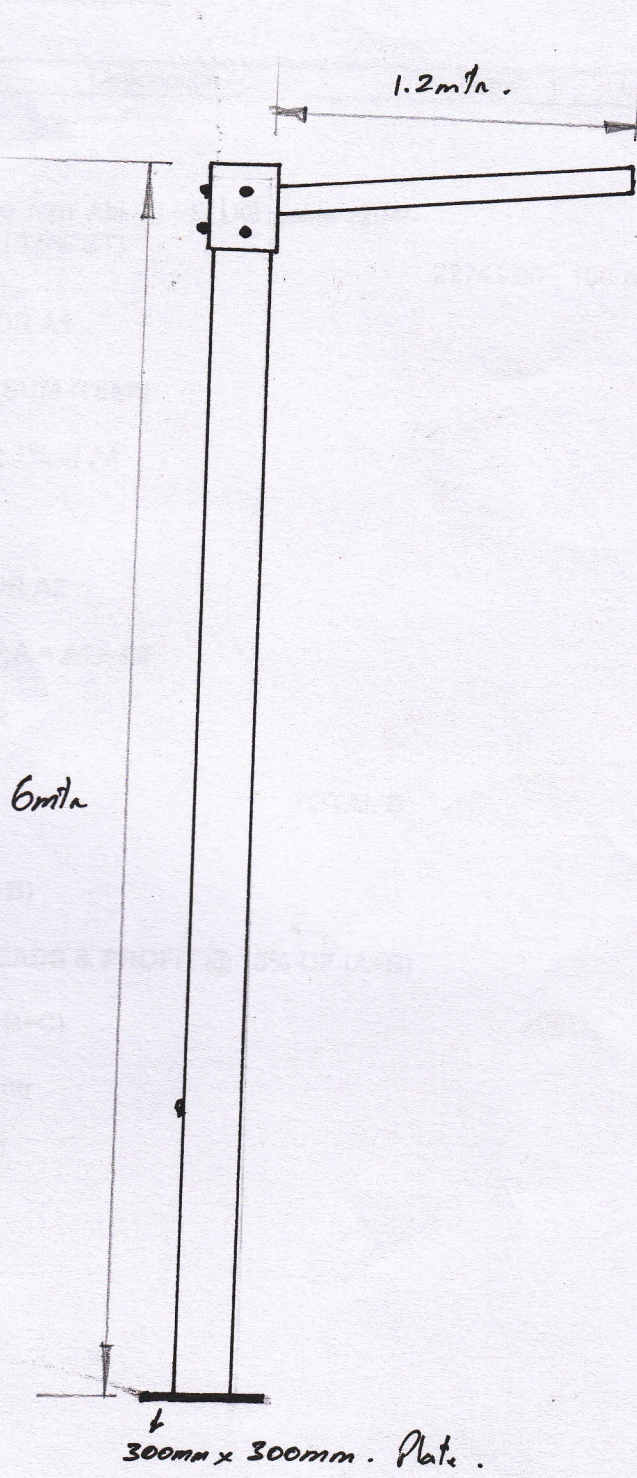

FIGURE - 2

6m long 3" dia Street light Pole.

by 1/2

1/2