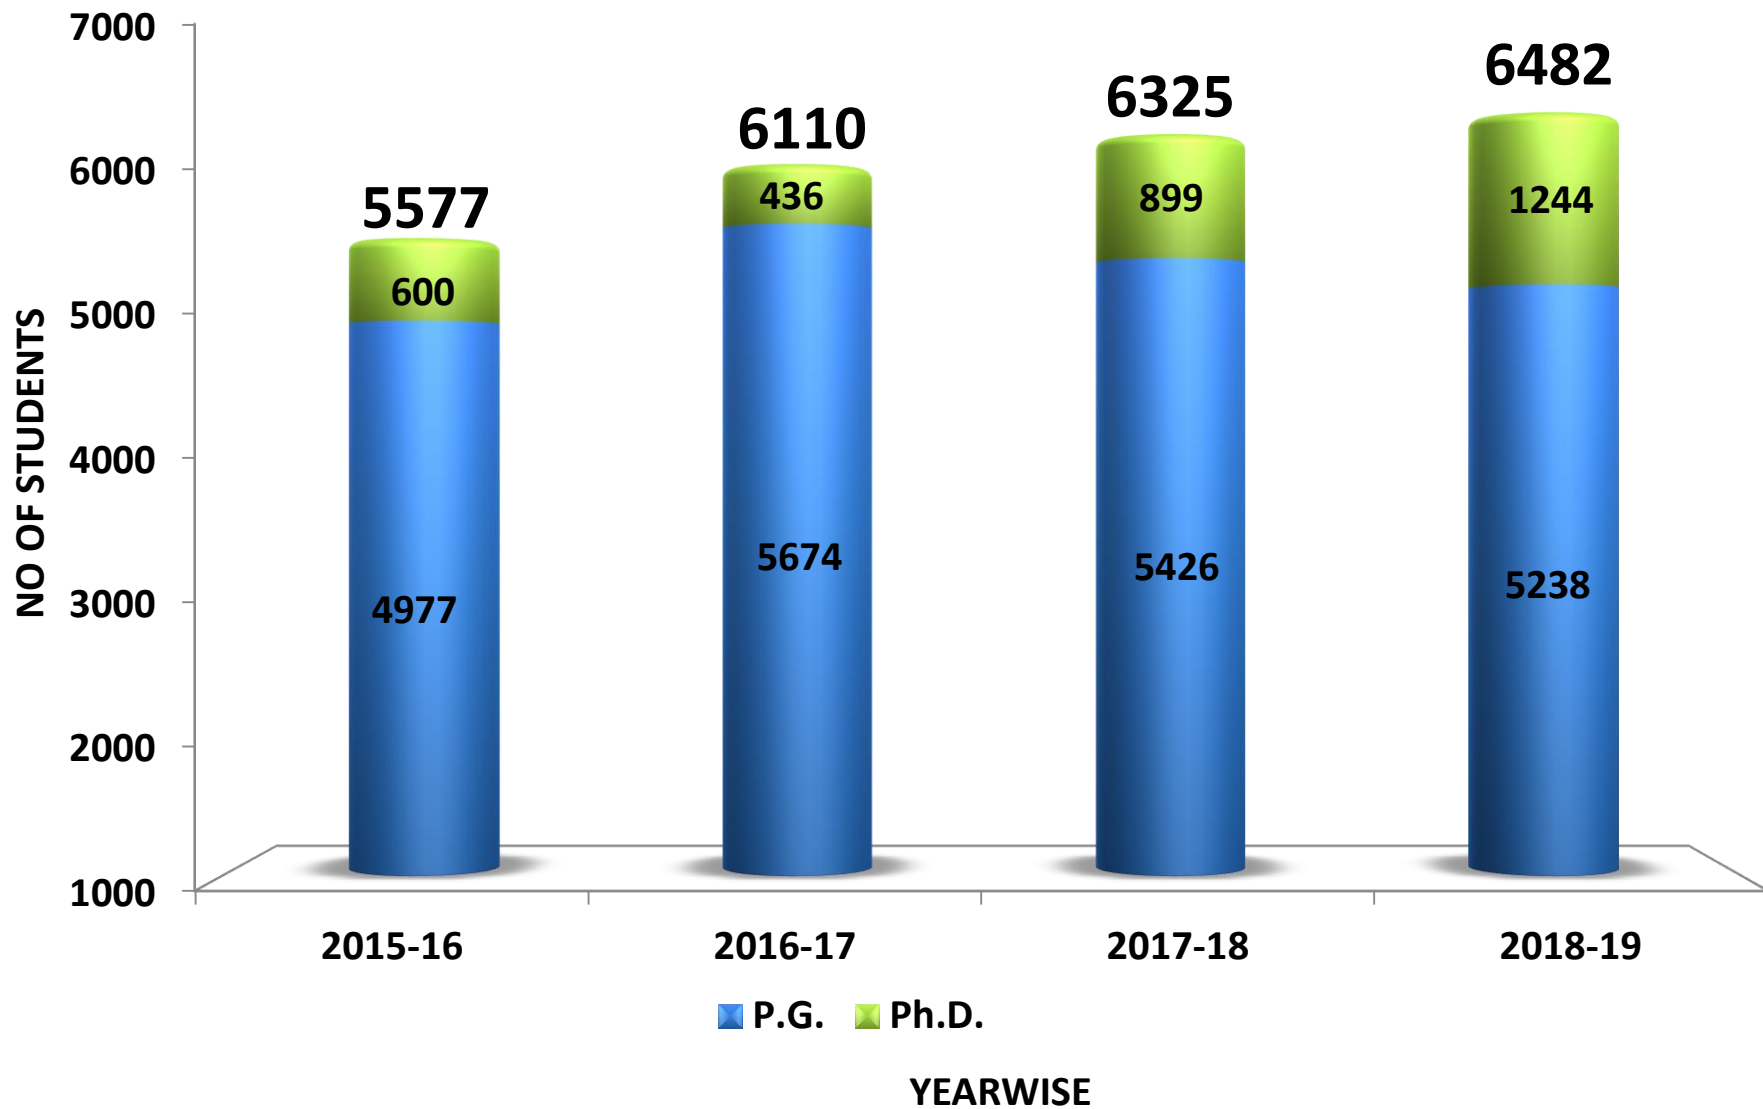

NUMBER OF STUDENTS - ON ROLL