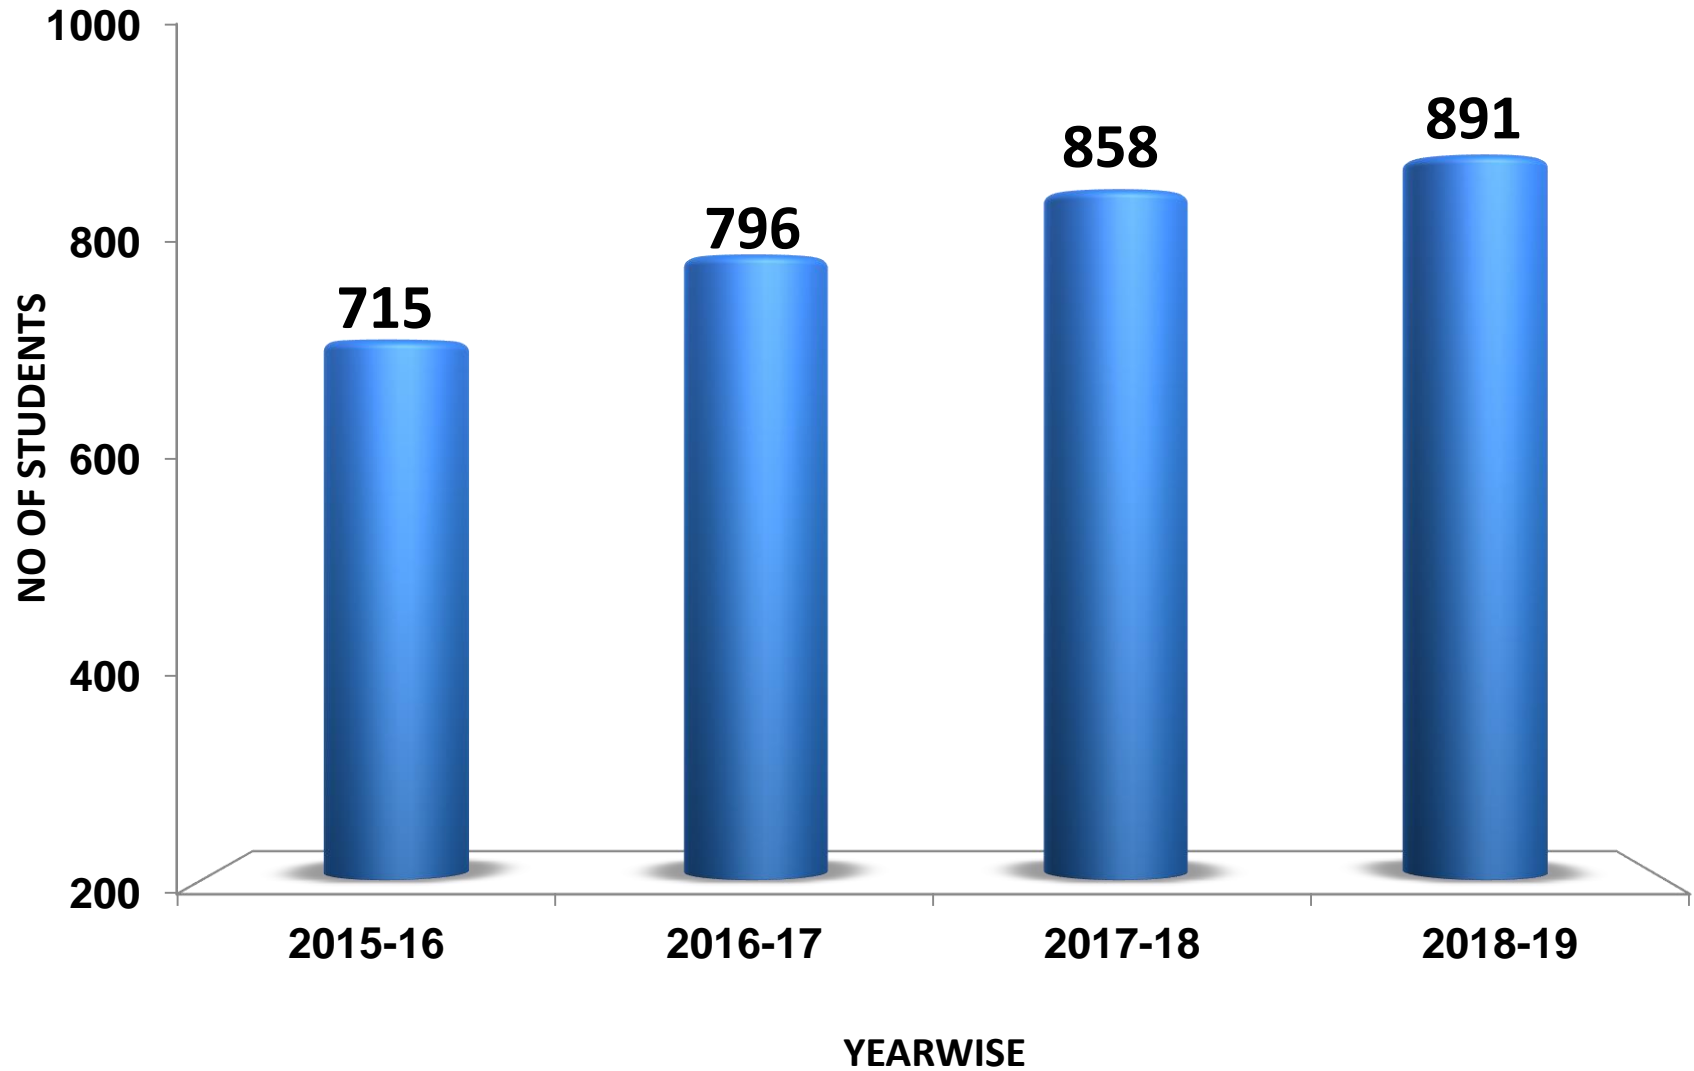

SC STUDENTS - ON ROLL