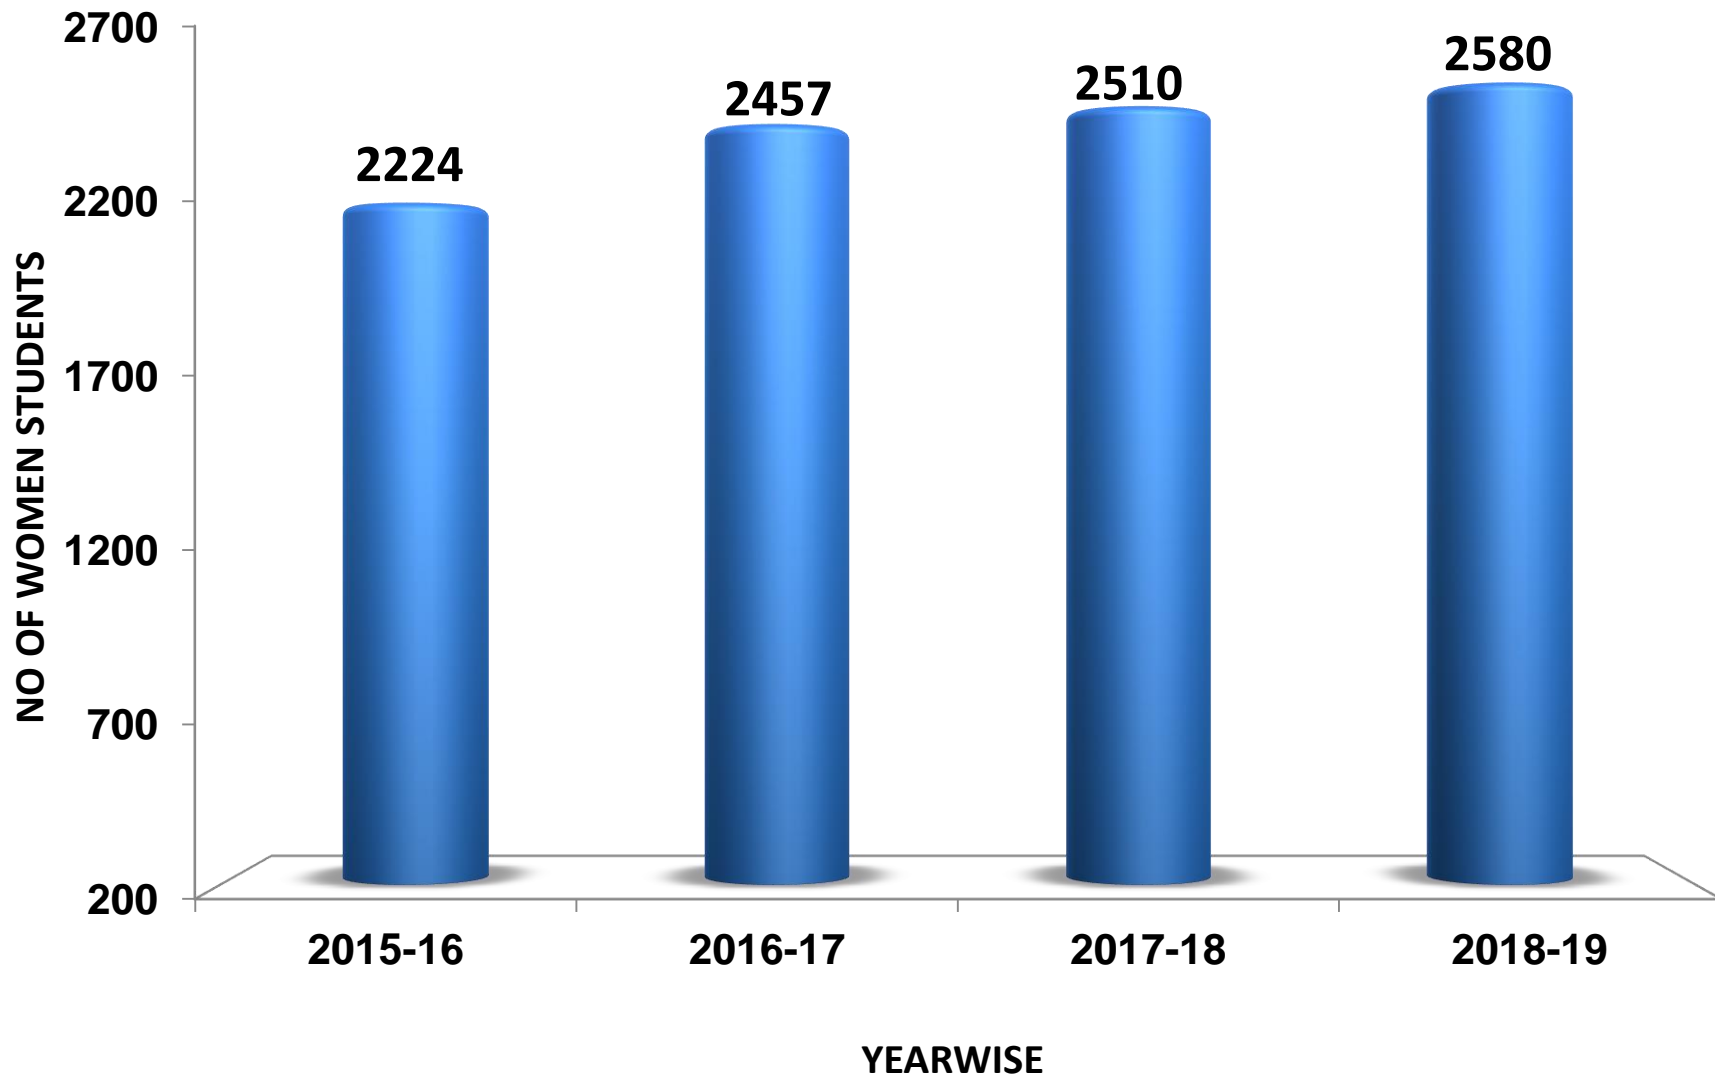

WOMEN STUDENTS - ON ROLL