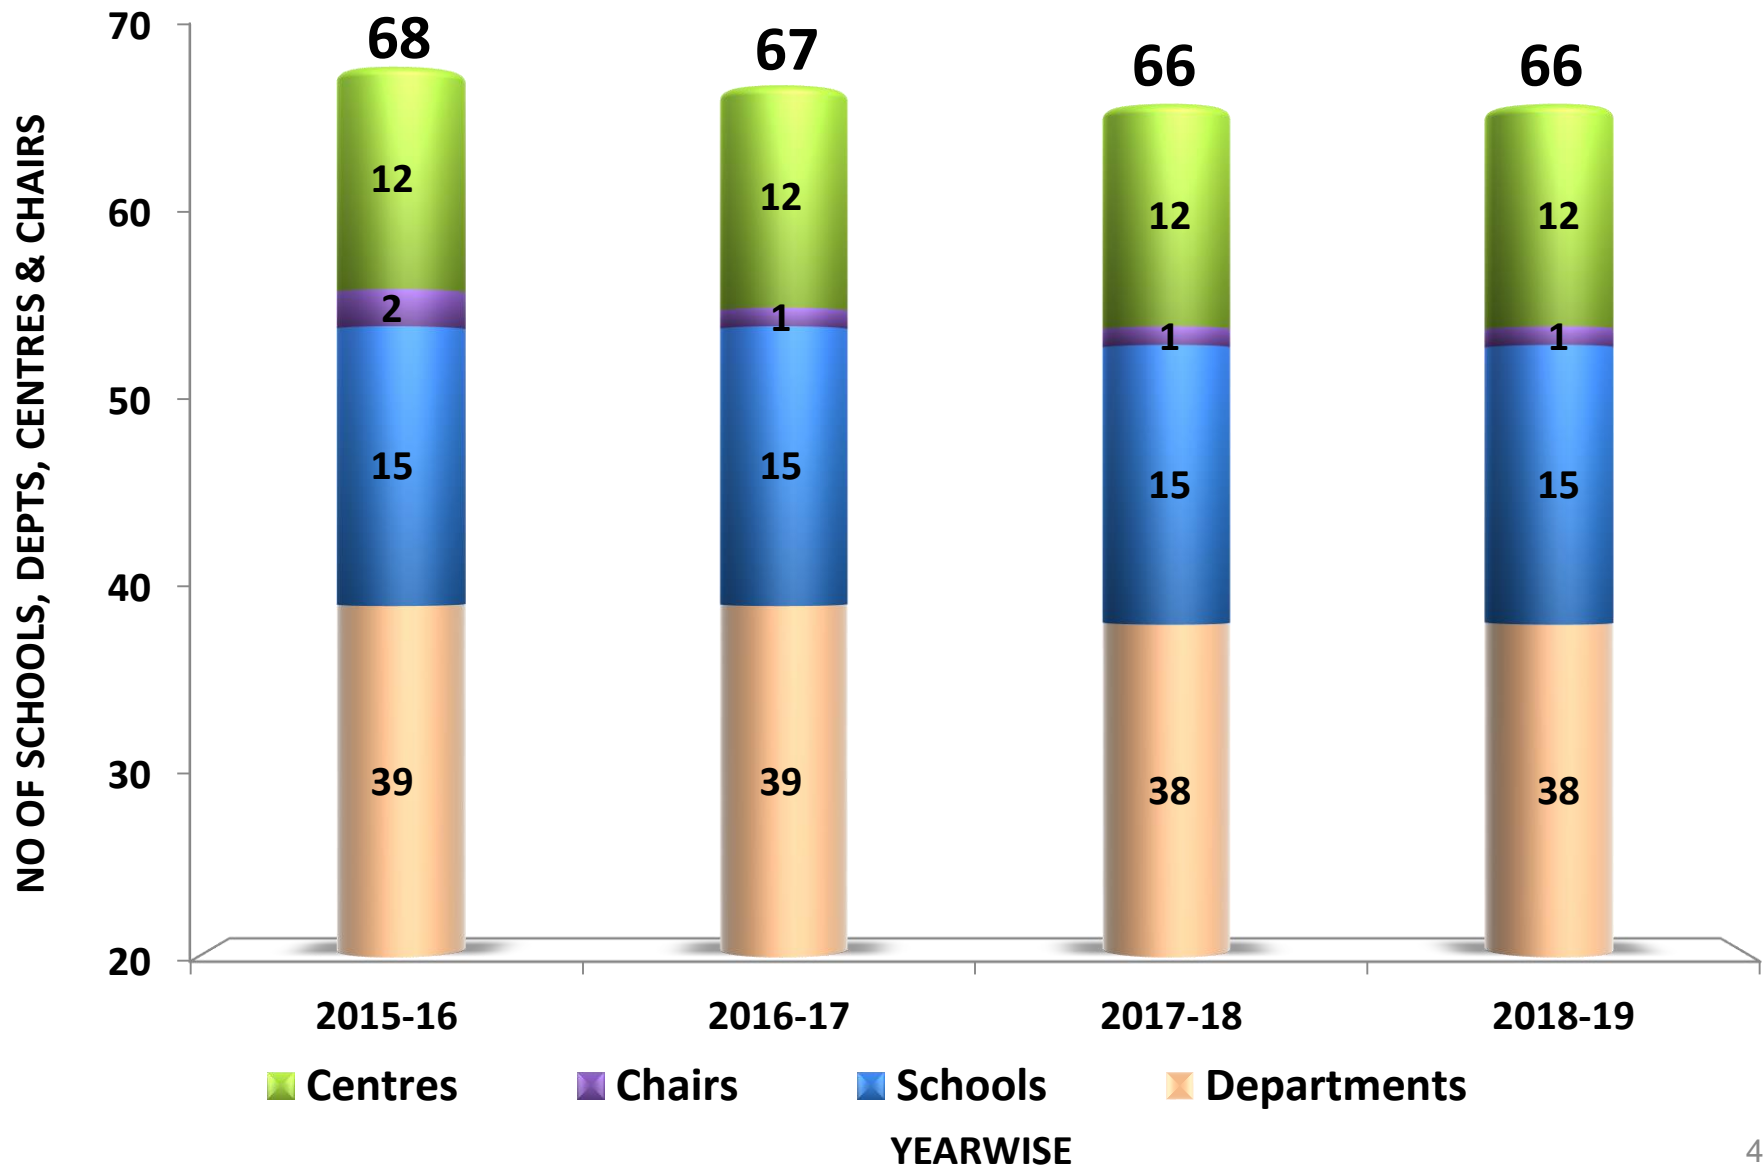

PONDICHERRY UNIVERSITY

(A CENTRAL UNIVERSITY)

GROWTH CHARTS

NATIONAL RANKING

MHRD-NIRF	2019	2018	2017
University	48	59	37
Overall	72	86	59

GLOBAL RANKING

Times Higher Education Ranking

	2018	2019
Times Higher Education University Impact Rankings - Gender Equality & Climate Action	-	101-200
Times Higher Education Emerging Economics University Rankings	201-250	201-250
Times Higher Education World University Rankings	801-1000	801-1000

QS Ranking

	2017	2018	2019
QS India Ranking	-	-	51-55
QS BRICS Rankings	201-250	201-250	211-220
QS ASIAN University Rankings	301-350	301-350	301-350

UNIVERSITY – SCHOOLS, DEPARTMENTS, CENTRES & CHAIRS

UNIVERSITY – PROGRAMMES OFFERED