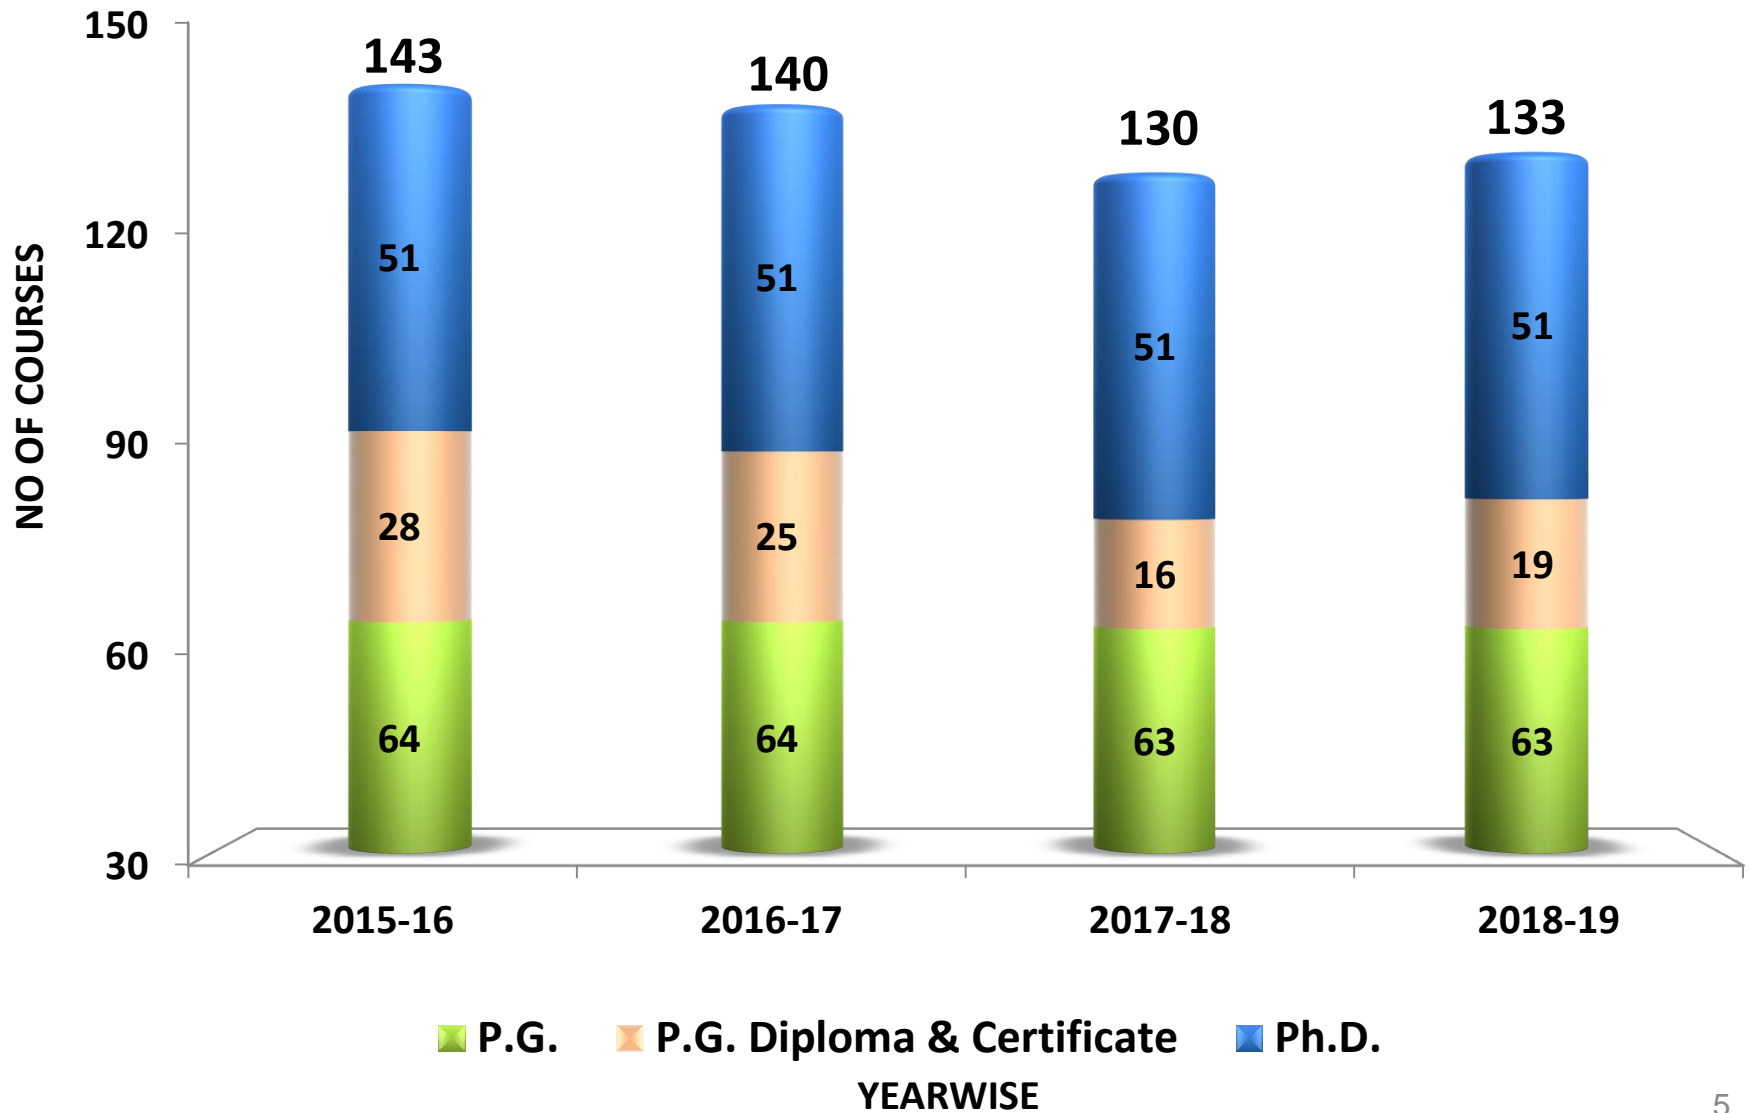

PONDICHERRY UNIVERSITY

(A CENTRAL UNIVERSITY)

GROWTH CHARTS

NATIONAL RANKING

MHRD-NIRF	2019	2018	2017
University	48	59	37
Overall	72	86	59

GLOBAL RANKING

Times Higher Education Ranking

	2018	2019
Times Higher Education University Impact Rankings - Gender Equality & Climate Action	-	101-200
Times Higher Education Emerging Economics University Rankings	201-250	201-250
Times Higher Education World University Rankings	801-1000	801-1000

QS Ranking

	2017	2018	2019
QS India Ranking	-	-	51-55
QS BRICS Rankings	201-250	201-250	211-220
QS ASIAN University Rankings	301-350	301-350	301-350

UNIVERSITY – SCHOOLS, DEPARTMENTS, CENTRES & CHAIRS

UNIVERSITY – PROGRAMMES OFFERED